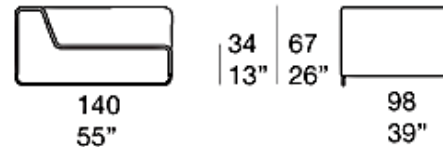

Brand: **Paola Lenti, Made in Italy**

Item type: Right Arm Element

Item Code: B11S/SS/19 + CUB11E/BT282819

Designer: F. Rota

Material: Frame - cemento 19 legs - satin finish cem/grigio
Brio BT282819 tessuto brio verde

Dimension: 140 x 98 x 34/67 cm / 100 x 57 x 4 cm

Please click the link for more options and finishes:

<http://www.paolalenti.it/en/product/show/island/>